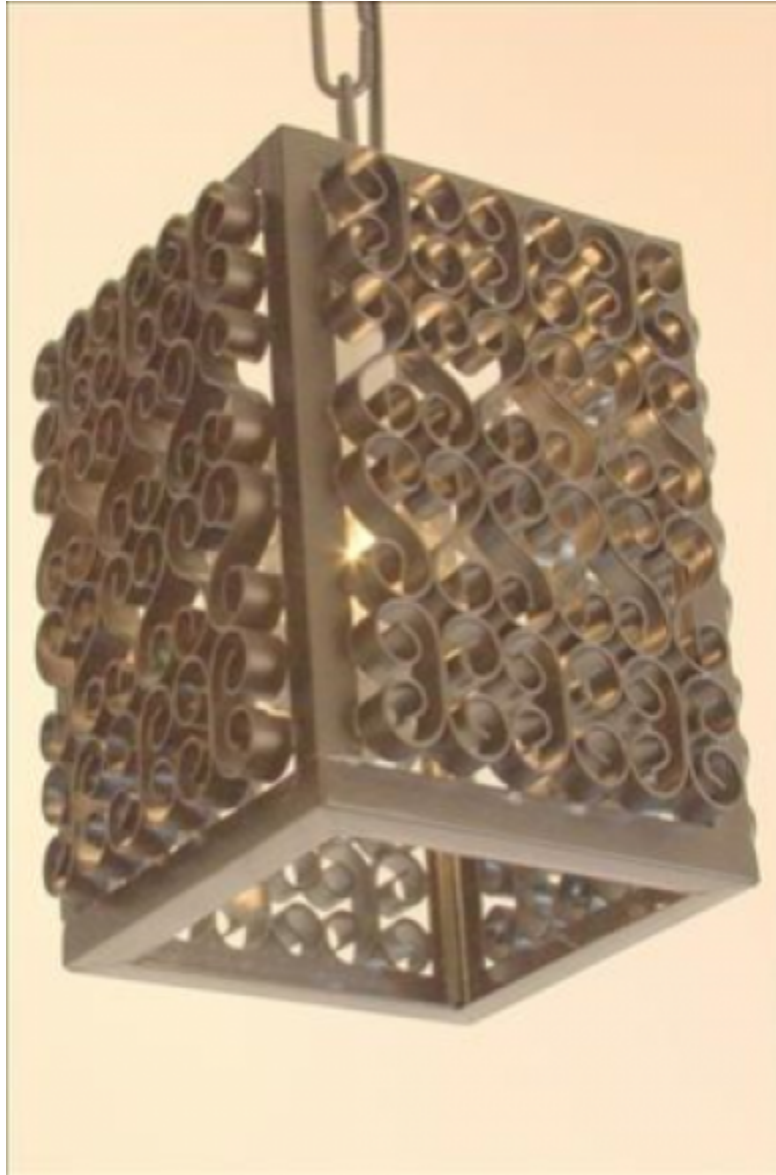

OXSHOTT COLLECTION

—◆—
Lighting & Accessories

Florence lantern SA-410-03R
Antique / rectangular
7.00W 7.00H 9.50D

OXSHOTT COLLECTION PRODUCTS ARE ALL HANDMADE AND SUBJECT TO VARIATION

30 Sherwood Lane, Suite 12 * Fairfield, NJ 07004-3603
Tel: (201) 415-2532 * E-mail: info@oxshottcollection.com
www.oxshottcollection.com