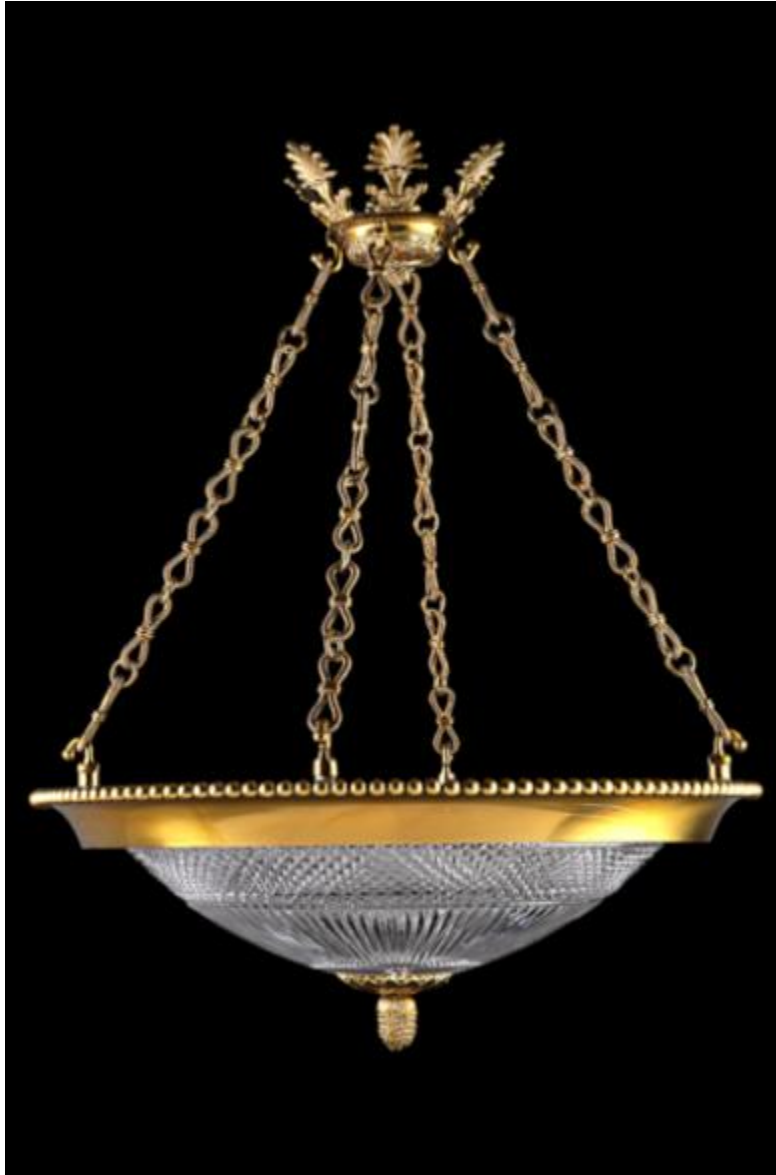

OXSHOTT COLLECTION

—◆—
Lighting & Accessories

Crystal dish amelie diamond SA-3011-06

French bronze / diamond

22.00W 28.00H 28.00D

French Bronze finish

Diamond or Crisscross Pattern

OXSHOTT COLLECTION PRODUCTS ARE ALL HANDMADE AND SUBJECT TO VARIATION