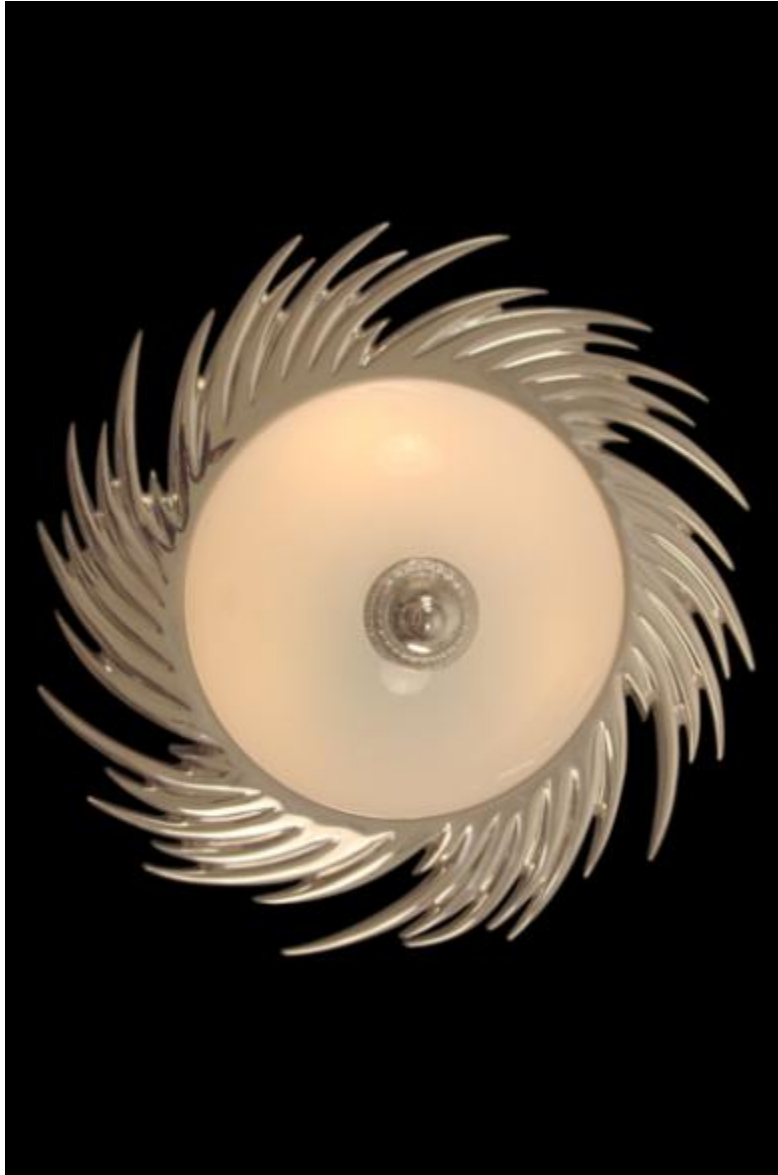

OXSHOTT COLLECTION

—◆◆—
Lighting & Accessories

Sun ii triplex opal SA-2013-01N
Nickel / triplex opal
19.50W 19.50H 6.50D
French Bronze or Nickel Finish
Tweleve Lens

OXSHOTT COLLECTION PRODUCTS ARE ALL HANDMADE AND SUBJECT TO VARIATION