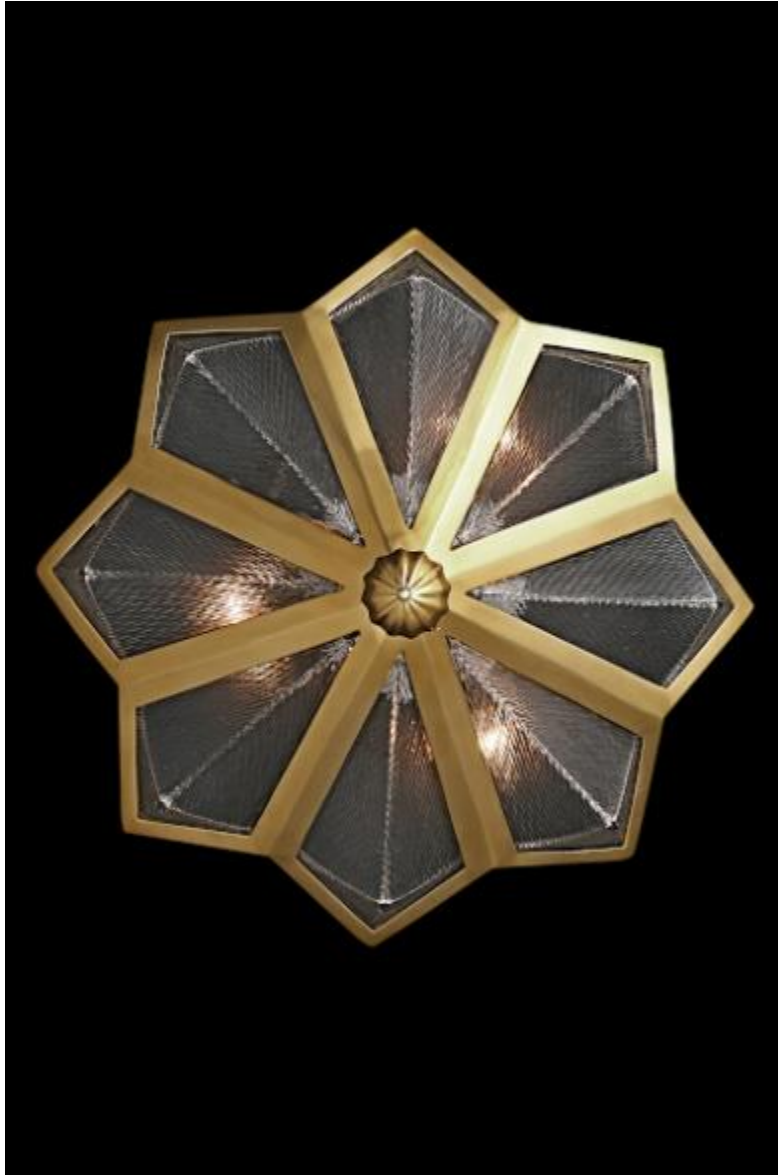

OXSHOTT COLLECTION

—◆◆—
Lighting & Accessories

Moravian star (large) brick cut SA-2008-14C

Large / brick cut

19.50W 7.00H 19.50D

French Bronze finish

Brick or Diamond Pattern

OXSHOTT COLLECTION PRODUCTS ARE ALL HANDMADE AND SUBJECT TO VARIATION