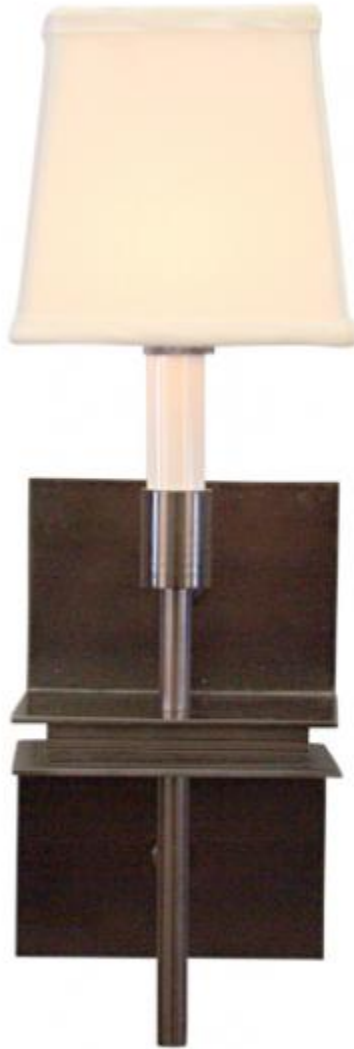

OXSHOTT COLLECTION

—◆—
Lighting & Accessories

Toledo sconce SA-110-04S

Single / antique

5.00W 15.50H 5.50D

Polished Nickel or Antique

Single or Double Arm

OXSHOTT COLLECTION PRODUCTS ARE ALL HANDMADE AND SUBJECT TO VARIATION