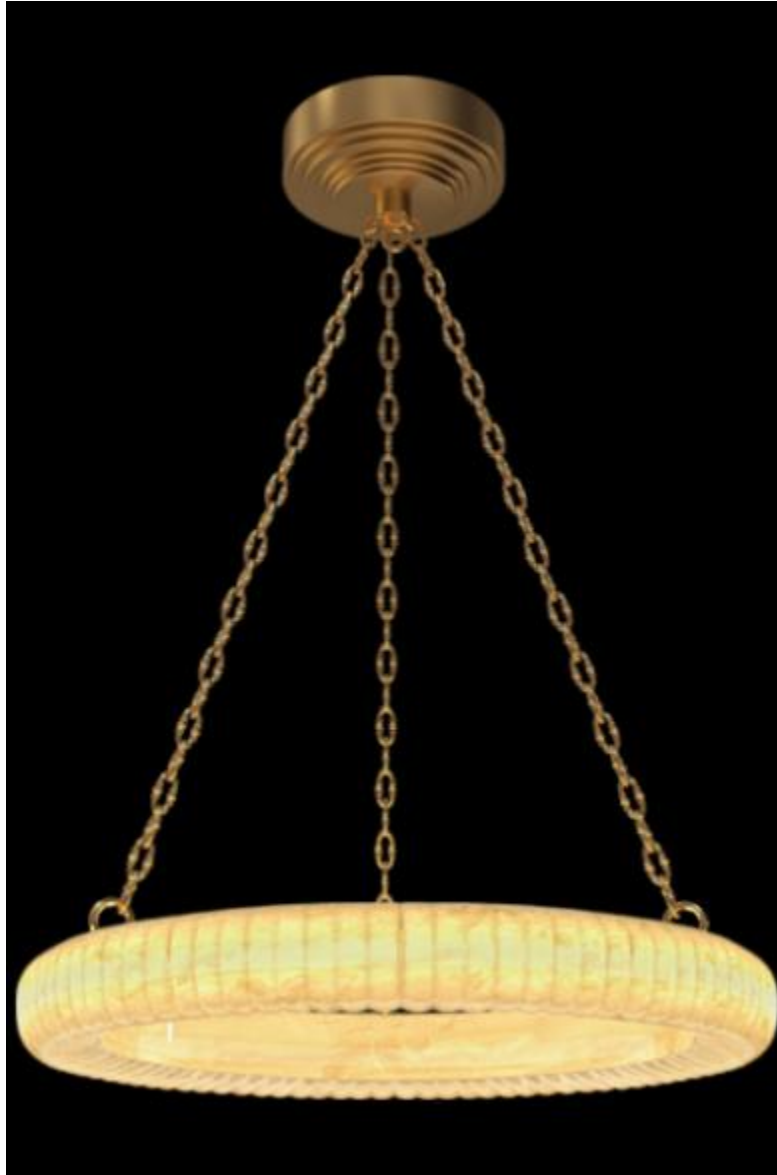

OXSHOTT COLLECTION

—◆◆—
Lighting & Accessories

Essex LT-482-01P

French bronze / prototype

16.00W 25.88H 16.00D

Antique, French Bronze, Nickel or Custom

Custom Size

Minimum Quantity Requirement / Extra Lead Time