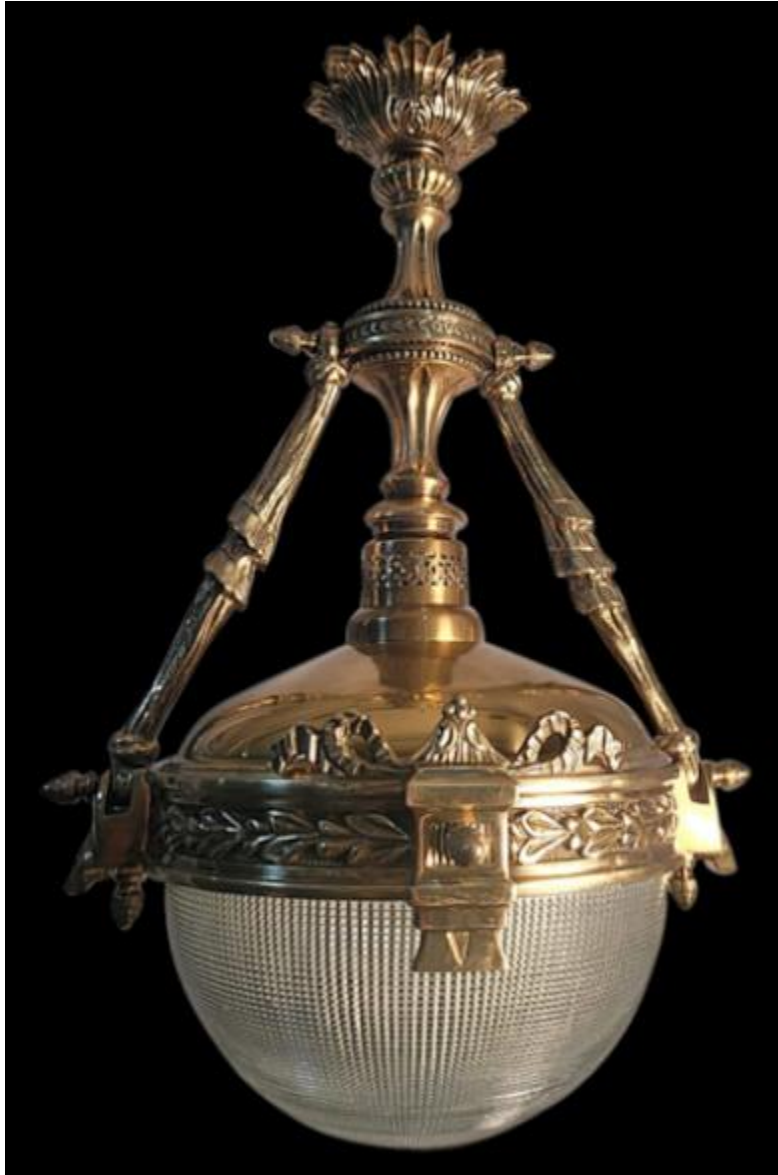

OXSHOTT COLLECTION

—◆◆—
Lighting & Accessories

Lisboa LT-466-01P

French bronze / prismatic

16.50W 27.00H 16.50D

French Bronze, Satin Nickel, Custom

Prismatic, Reverse Frosted, Alabaster

Minimum Quantity Requirement / Extra Lead Time